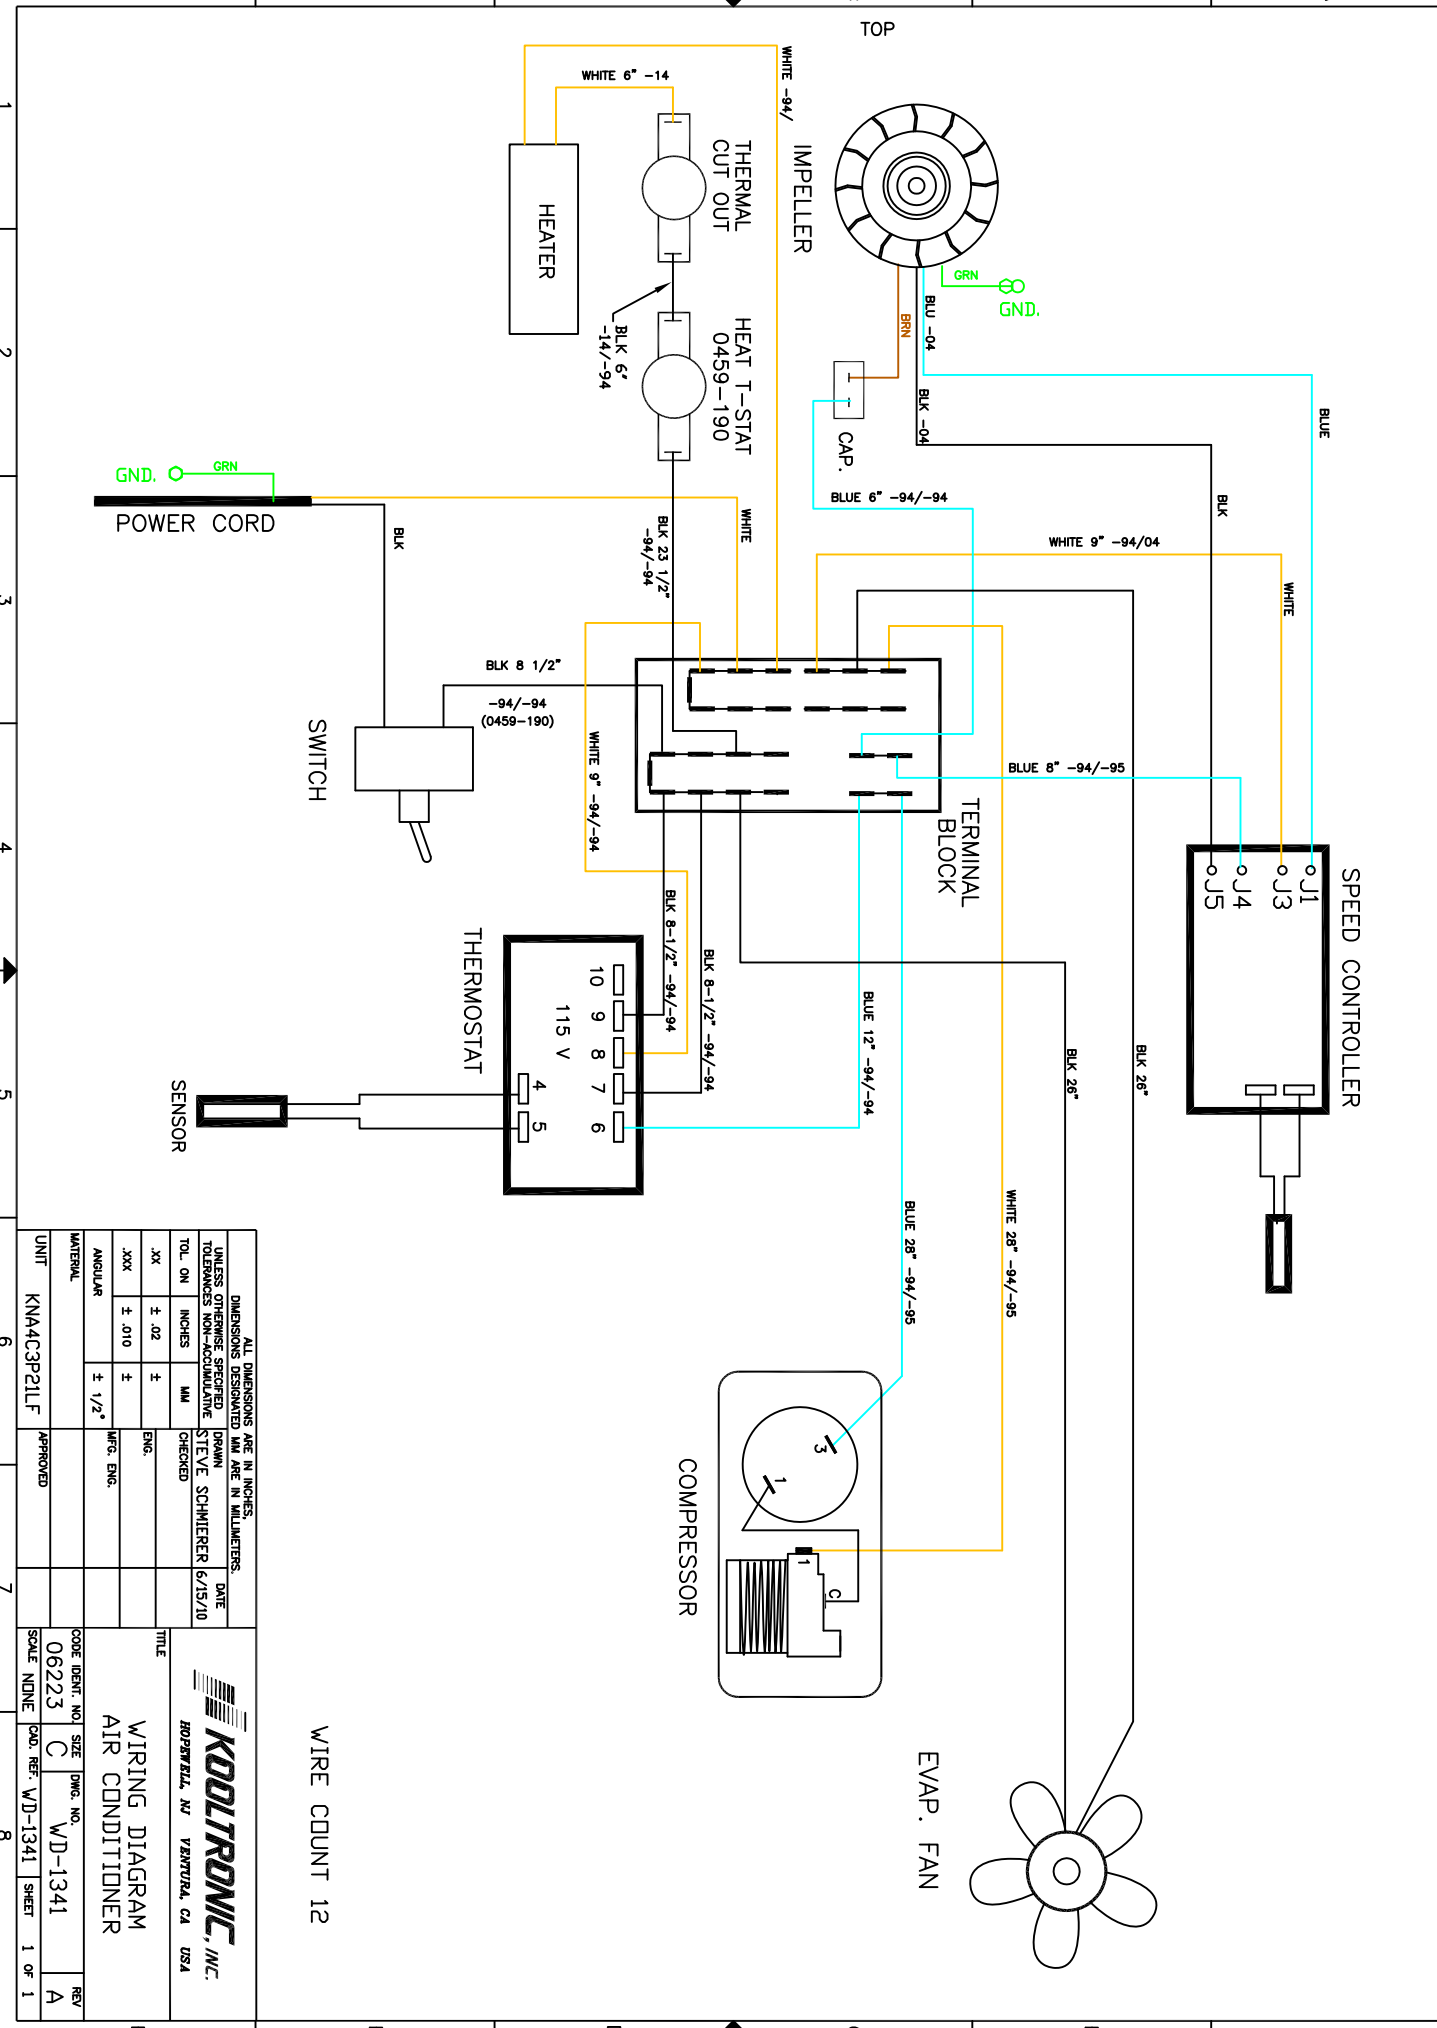

REVISIONS		DATE	APPROVED
S/W	NOTICE		
-	ER 10/045	6/15/10	SIS/JS
A	EC 14/170	9/9/14	LW
	NEW DRAWING RELEASE		
	REMOVED SURGE SUPPRESSOR		

WIRE COUNT 12

DIMENSIONS DESIGNATED MM ARE IN MILLIMETERS.			
TOL. ON	INCHES	MM	CHECKED
.XX	± .02	±	ENG.
.XXX	± .010	±	MFG. ENG.
ANGULAR	±	± 1/2°	
MATERIAL			
UNIT	KNAAC3P21LF	APPROVED	
TITLE		CODE IDENT. NO.	SIZE
WIRING DIAGRAM		06223	C
AIR CONDITIONER		DWG. NO.	WD-1341
Kooltronic, Inc.		CAD. REF.	WD-1341
ROPERVILLE, NJ		SHEET	1 OF 1
VENTURA, CA USA			