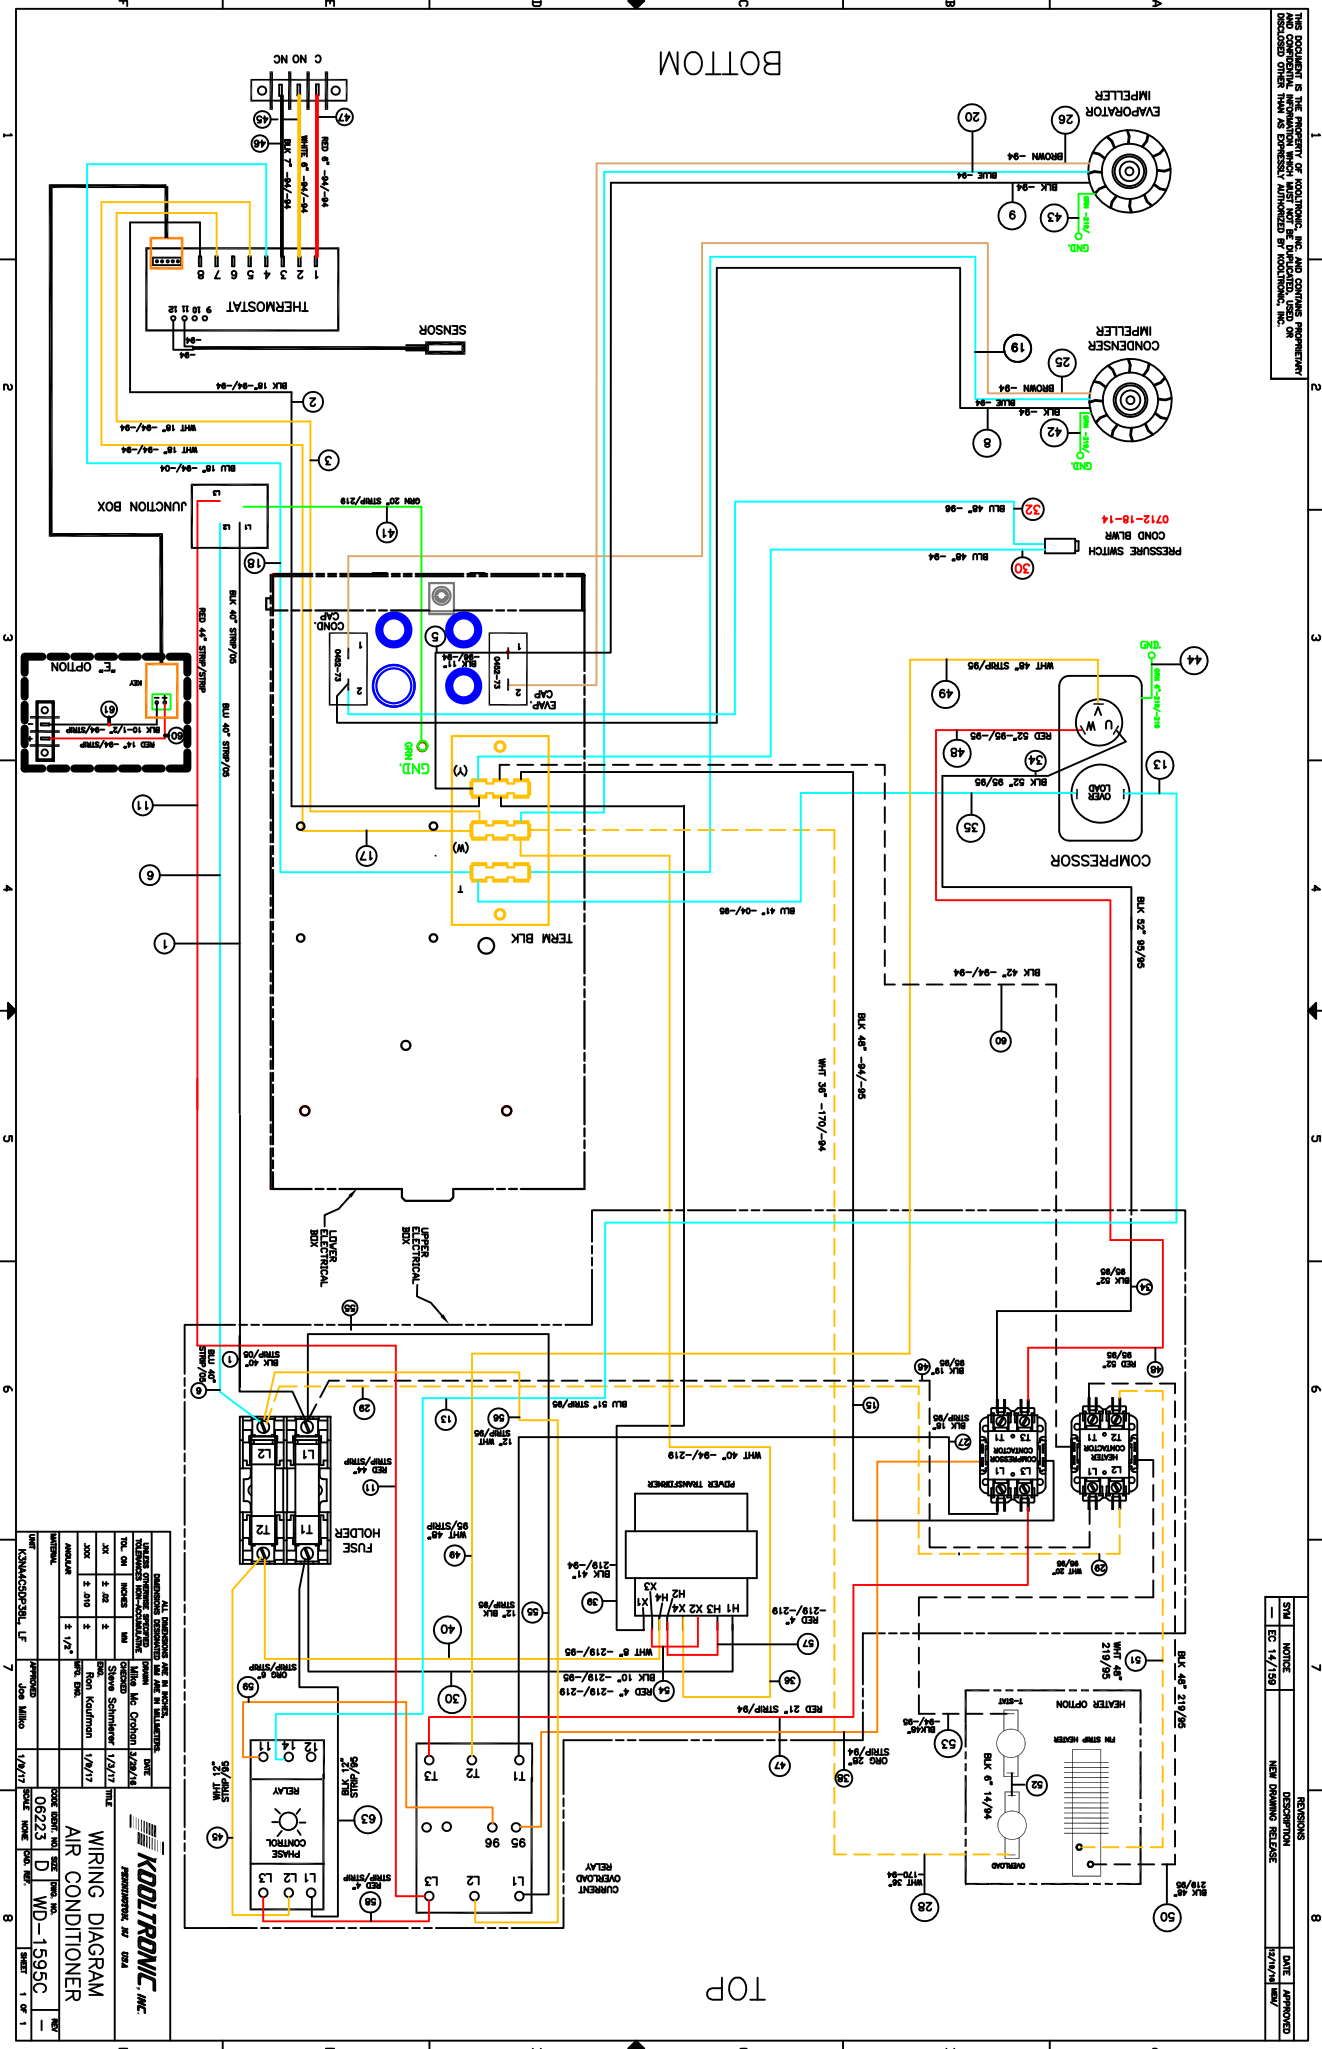

REV	NOTICE	DESCRIPTION	DATE
02	1/19/99	NEW DRAWING RELEASE	1/19/99

KOOLTRONIC, INC.
PERFORMANCE AIR CARE

WIRING DIAGRAM
AIR CONDITIONER

MODEL: WD-1595C
DATE: 1/19/99

DESIGNED BY	1/19/99
CHECKED BY	1/19/99
APPROVED BY	1/19/99

REVISIONS

REV	DATE	DESCRIPTION
02	1/19/99	NEW DRAWING RELEASE