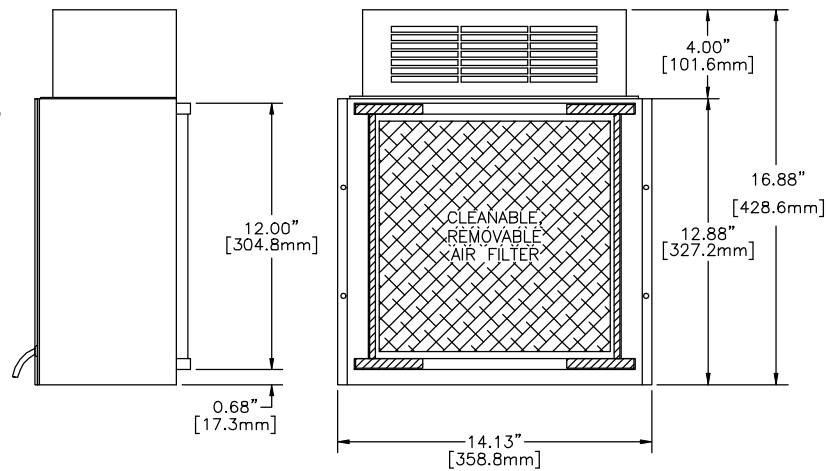

KA4C...MML56
MICRO-MINI
AIR CONDITIONER