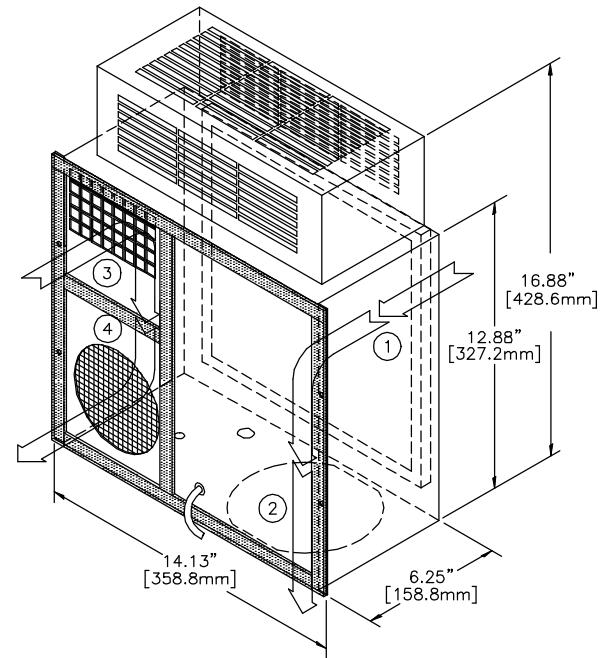

KA4C...MML56
MICRO-MINI
AIR CONDITIONER