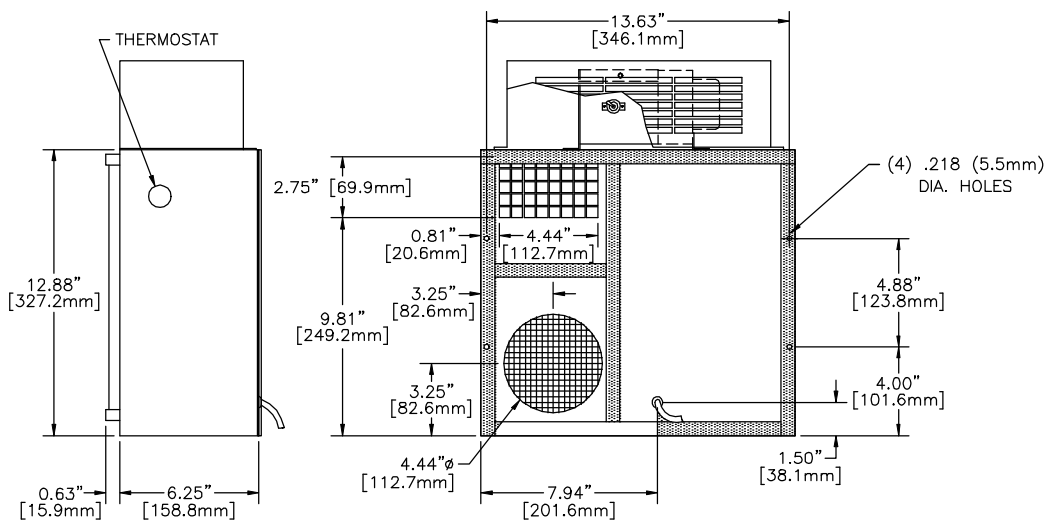

KA4C...MML56
MICRO-MINI
AIR CONDITIONER