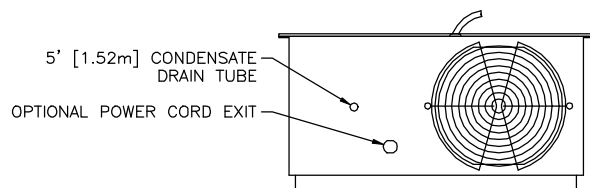

KA4C...MML56
MICRO-MINI
AIR CONDITIONER