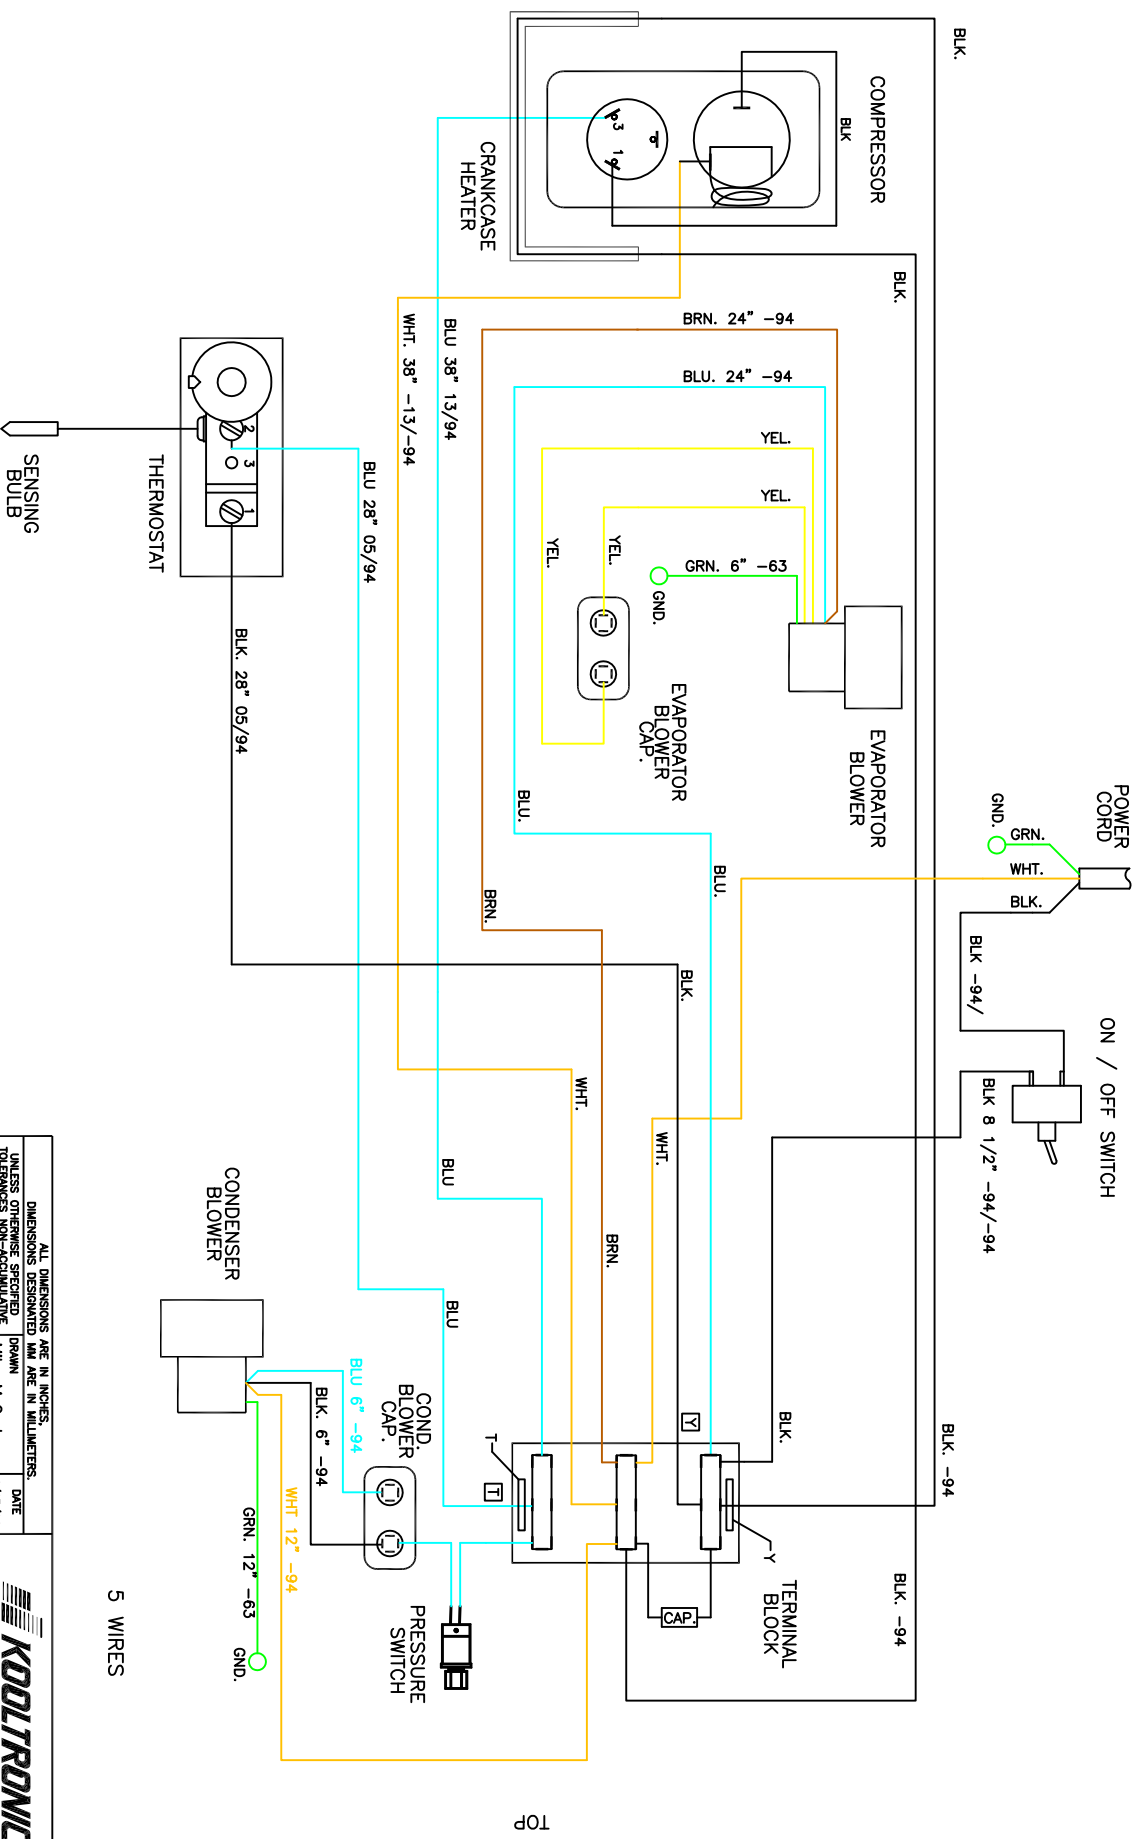

REV	NOTICE	DESCRIPTION	DATE	APPROVED
1	ER 14/019	NEW DRAWING RELEASE	4/17/14	MEM/

5 WIRES

TOP

ALL DIMENSIONS ARE IN INCHES.
DIMENSIONS DESIGNATED MM ARE IN MILLIMETERS.
UNLESS OTHERWISE SPECIFIED
TOLERANCES NON-ACCUMULATIVE

TOL. ON	INCHES	MM	DATE
XX	± .02	±	4/17/14
.XXX	± .010	±	4/21/14

APPROVED: Joe M/Bruce K 4/22/14

KOOLTRONIC, INC.
ROPERBEL, NJ VENTURA, CA USA

WIRING DIAGRAM
AIR CONDITIONER

CODE IDENT. NO. 06223
SIZE C
DWG. NO. WD-1477
SCALE NONE